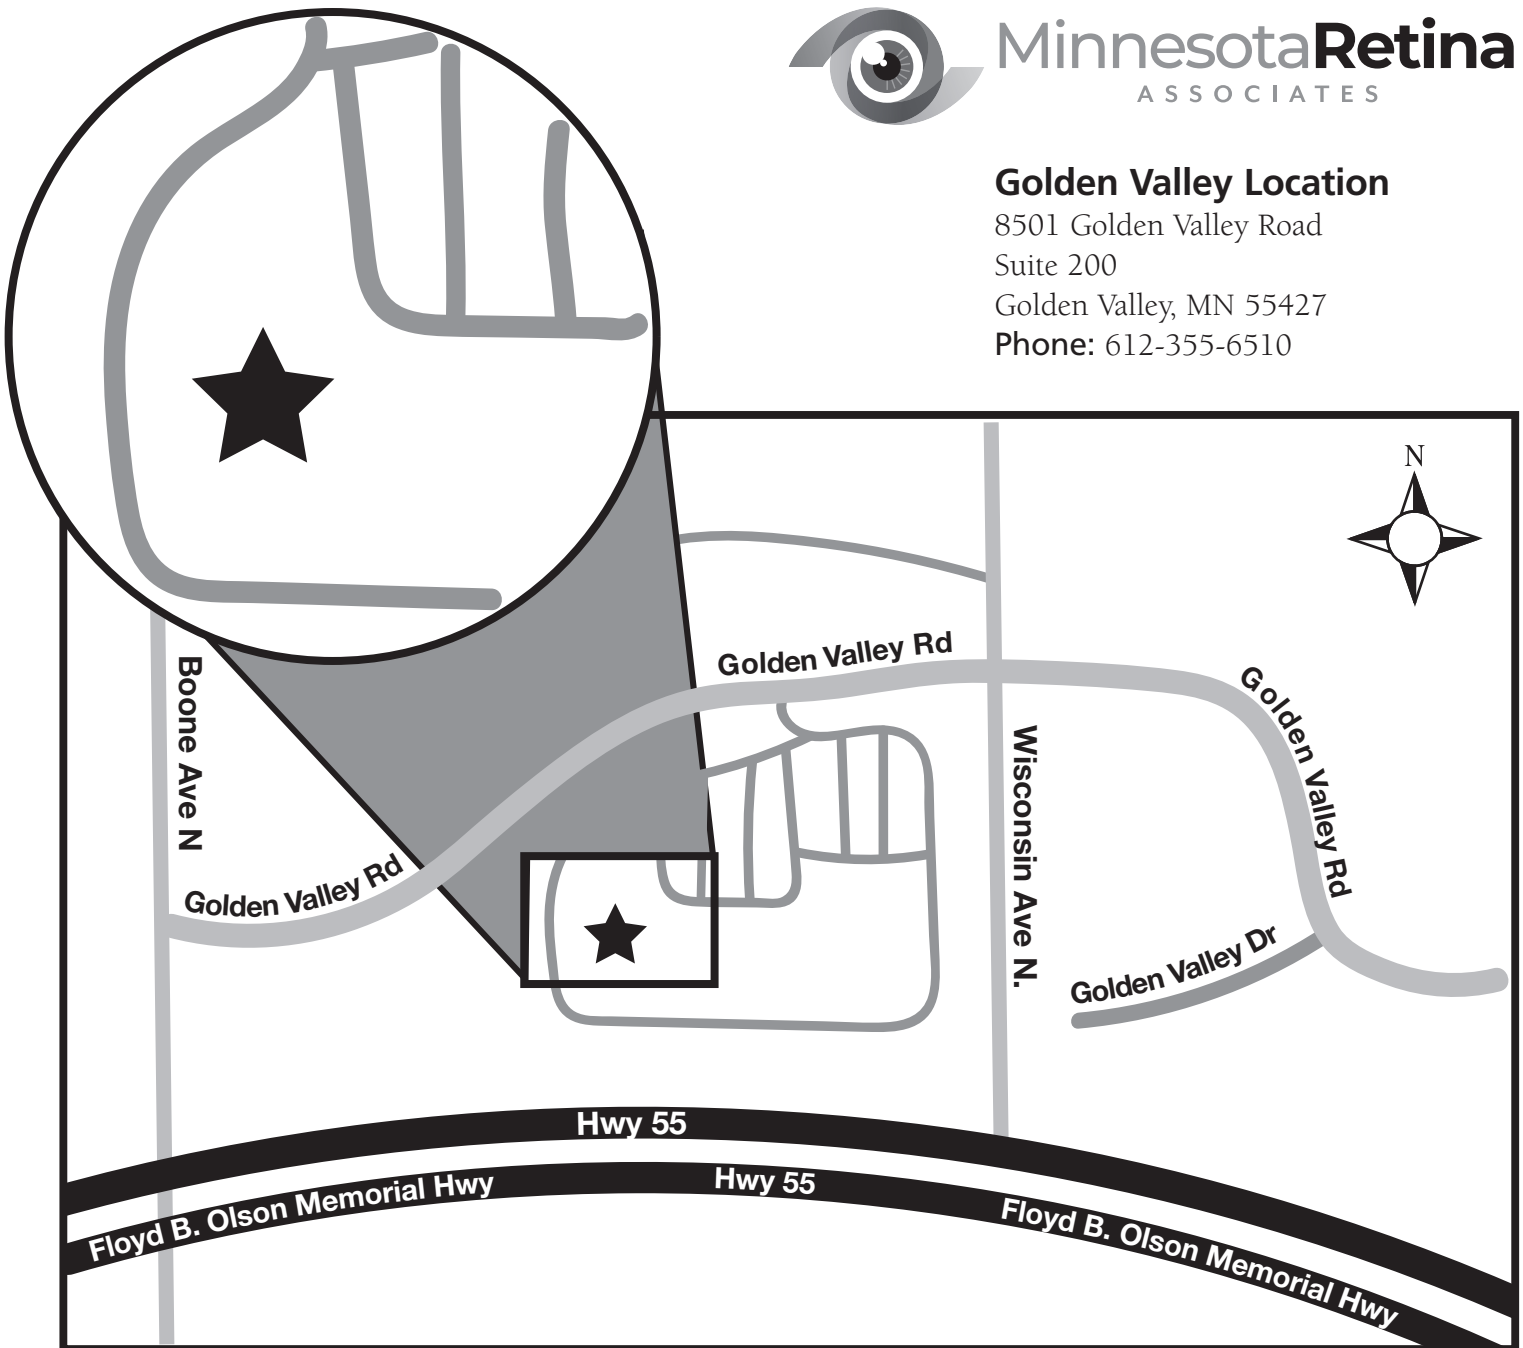

Golden Valley Location

8501 Golden Valley Road

Suite 200

Golden Valley, MN 55427

Phone: 612-355-6510

From the South:

Take I-35W N toward Minneapolis. Take the exit for 494W/MN-5W. Take exit to merge onto US-169 N. Exit onto MN-55/Hwy 55 E. Turn left onto Wisconsin Ave N. Take a left on Golden Valley Rd. Turn left into the parking lot for Minnesota Retina Associates.

From the North:

Take MN-65 S/Hwy 65 NE. Merge onto I-694. W. Take exit for MN-100. Exit onto MN-55 W/Hwy 55 W. Turn right onto Wisconsin Ave N. Take a left on Golden Valley Rd. Turn left into the parking lot for Minnesota Retina Associates.

From the East:

Take I-94 W toward St. Paul. Follow 94 W toward Minneapolis. Merge onto I-394 W/US-12W. Take exit for General Mills Blvd. Turn left on General Mills Blvd. S. Turn right onto Hwy 55 E. Turn left onto Wisconsin Ave N. Take a left on Golden Valley Rd. Turn left into the parking lot for Minnesota Retina Associates.

From the West:

Take I-394 E/US-12 E. Merge onto US-169 N. Exit onto MN-55 E/Hwy 55 E. Merge onto MN-55E/Hwy 55 E. Turn left onto Wisconsin Ave N. Take a left on Golden Valley Rd. Turn left into the parking lot for Minnesota Retina Associates.